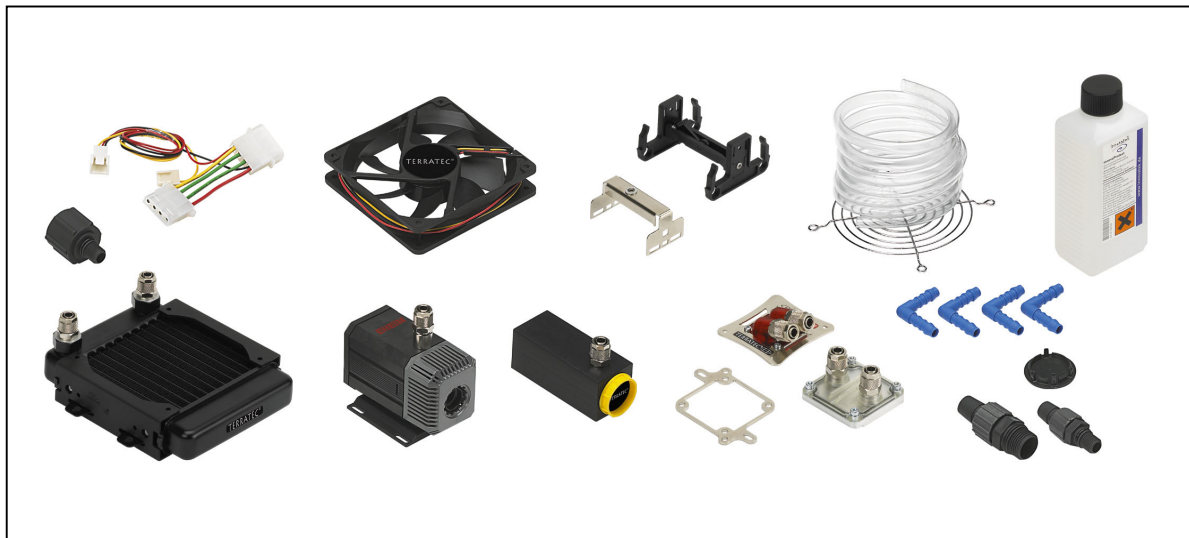

The professional system for keeping cool

Mystify H2O 2010: this is the name of a high-end system for all PC users who are not prepared to make any compromises in cooling processors and graphics boards. This powerful water-cooling system ensures that your hardware remains cool under the most extreme conditions. And this in situations where standard air cooling is simply not enough, such as with overclocking or similar tuning measures.

As you will see: you will hear nothing! Because the Mystify H2O 2010 not only does its work safely and reliably. Above all it does it in absolute silence. This means: annoying and disturbing fan noise is now a thing of the past. Once you have installed it, there is nothing more you need to do to keep it that way. Once everything is connected, the system is completely maintenance-free.

The Mystify H2O 2010 contains the professional technology of one of the leading developers in the area of PC cooling: innovatek. The complete set includes everything you need to install it in your PC. From the water coolers for processor and graphics board to the necessary tubing and connectors and the powerful Eheim pump.

### Scope of Delivery:

- FlatFlow SL Socket A
- innovaRADI – Single Radiator
- YS Tech Fan 120 x 120 x 25 mm (3.48 Watt)
- Fan Guard 120 x 120 mm
- AGB-O-Matic – black
- innovaProtect Fluid
- Accessory Set
- Eheim 1046 Pump
- Graph-O-Matic – TerraTec Edition red
- Retainer Systems for Intel Pentium 4 and AMD Athlon sockets
- Accessories: Graph-O-Matic Retainer rev 2.0 for Boards and Chipset
- Accessories: Graph-O-Matic Retainer rev 2.0 for Boards and Chipset
- Manual